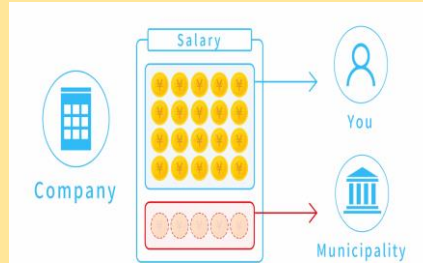

Videos for the Daily Life Orientation

What are Videos for the Daily Life Orientation??

The Immigration Services Agency created videos for the daily life orientation based on "Guidebook on Living and Working" so that foreign nationals can join Japanese society smoothly!

Example of videos

Rules of Daily Life

Tax System

Emergencies and Disasters

Contents

1. Introduction
   - Traffic Rules
   - Rules of Daily Life (About Home Life)
   - Rules of Daily Life (About Rules for Public Facilities)
   - Healthcare Facilities
   - Emergencies and Disasters
   - Procedures with Immigration and Address
   - Health Insurance System
   - Pension System
   - Taxes
   - Employment and Labor
   - Guide to Consultation Services
   - Basic Japanese Language Learning
   - Conclusion
   - Overview
2. **Total 15 parts!**

Language

1. Japanese
   - English
   - Chinese(Simplified characters)
   - Chinese(Traditional characters)
   - Korean
   - Vietnamese
   - Nepali
   - Indonesian
   - Filipino
   - Thai
   - Portuguese
   - Spanish
   - Khmer(Cambodian)
   - Burmese
   - Mongolian
   - Ukrainian
   - Russian
2. **Total 17 languages!**

Now available on the Immigration Services Agency website and other internet sites (YouTube, etc.)!